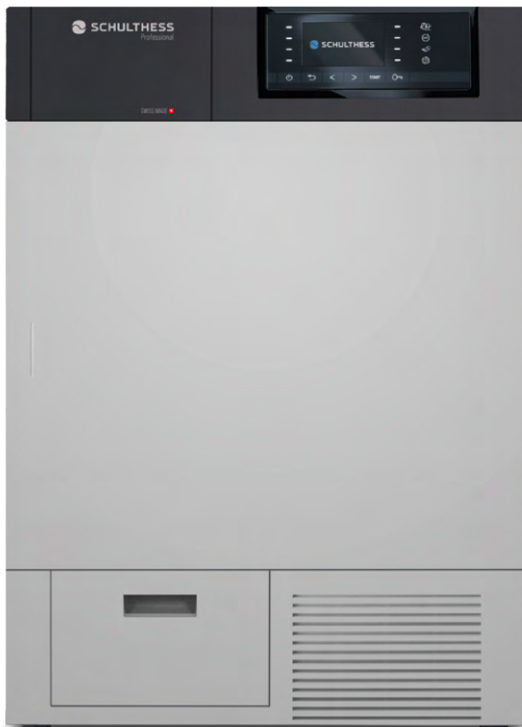

SCHULTHESS STARLINE 7730

DIMENSIONS:

Height: 850mm
Width: 600mm
Depth: 640mm

CAPACITY:

7kg

SUITABLE FOR:

FEATURES:

- Condensation dryer
- Large 4.3" colour display
- Stainless steel drum
- LED drum lighting
- Drum capacity: 118 l
- Electronically and time controlled drying programmes
- Residual moisture measurement
- Language selection button
- Excellent noise insulation
- Crease protection
- Programme progress and
- Door opening angle 180° remaining time display

OPTIONS:

- Door hinge right or left
- Machine plinth in chrome steel, H: 35,5 cm
- Stacking kit for washer-dryer tower
- Coin box interface

ONECARE^{cc} This machine is eligible for our all inclusive service solution, One Care.

**service
Master®**

This machine is compatible with our smart laundry solution, serviceMaster